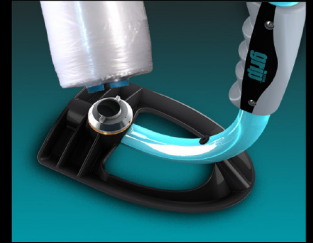

## Grip® Dispenser

You'll wonder how you ever managed without Grip®. Our unique, lightweight stretch film dispenser features a tension control knob allowing you to make the perfect wrap.

- Rapid Roll Change System
- Super Fast Push Fit - Twist-Lock
- Secure, Non-Slip Core Retention
- Twist to Set the Perfect Tension
- Super Tough Skid Plate

## Grip® Film

High load retention – creates a 'strapping' effect on the load creating a powerful grip and excellent pallet stabilization.

- **40% Savings In...** Storage space, transport costs, roll change time and downtime.
- **Faster wrapping.** Reduced "necking down" means fewer wrap cycles per pallet.
- **Incredible Self-Gripping Film.** Automatically contracts with applied, providing extra stability.
- **Secure, Non-Slip Core Retention.** The robust core is designed to interface seamlessly with the dispenser.